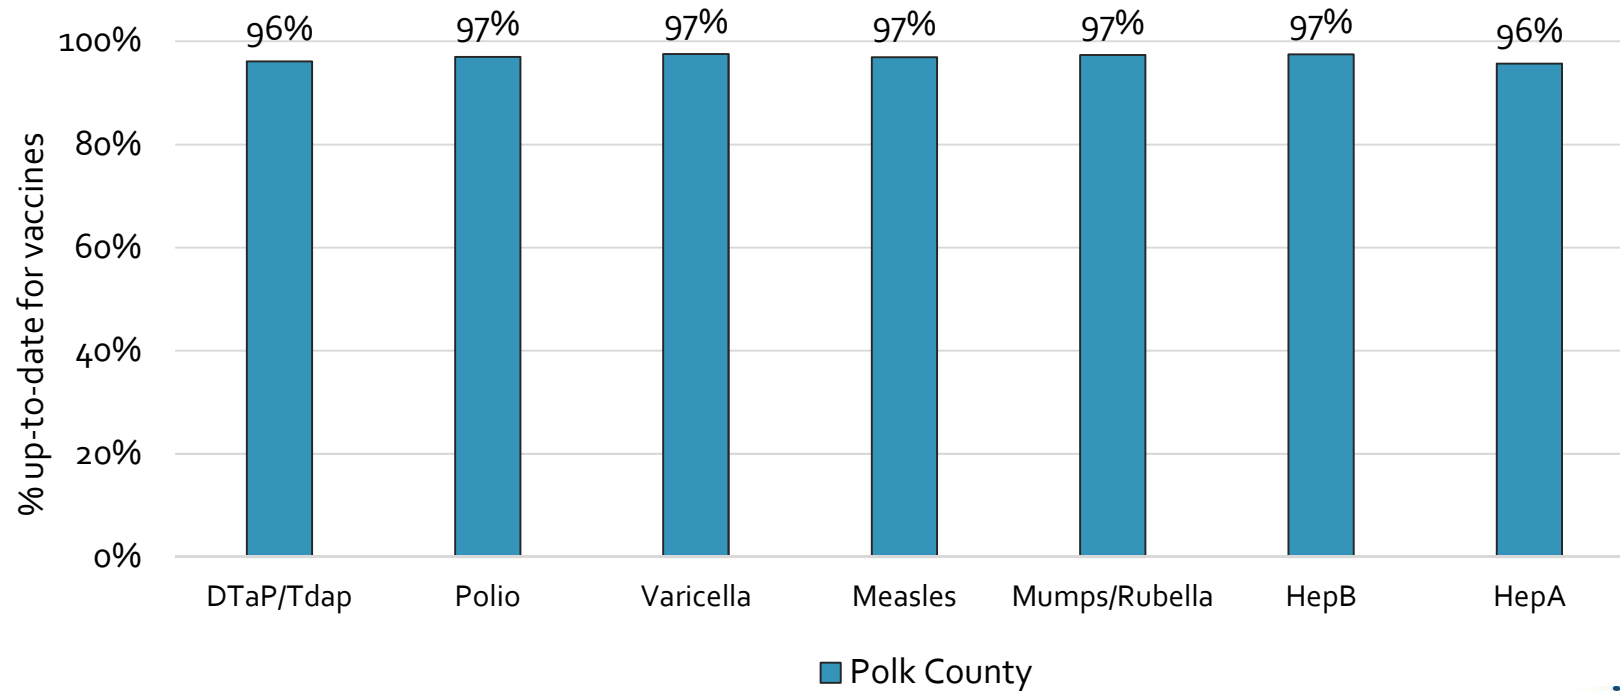

How many school-age kids* are up-to-date on vaccines in your county?

*Kindergarten through 12th grade.

Assessment date: 02/29/2016

Data source: Immunization Primary Review Summary Reports