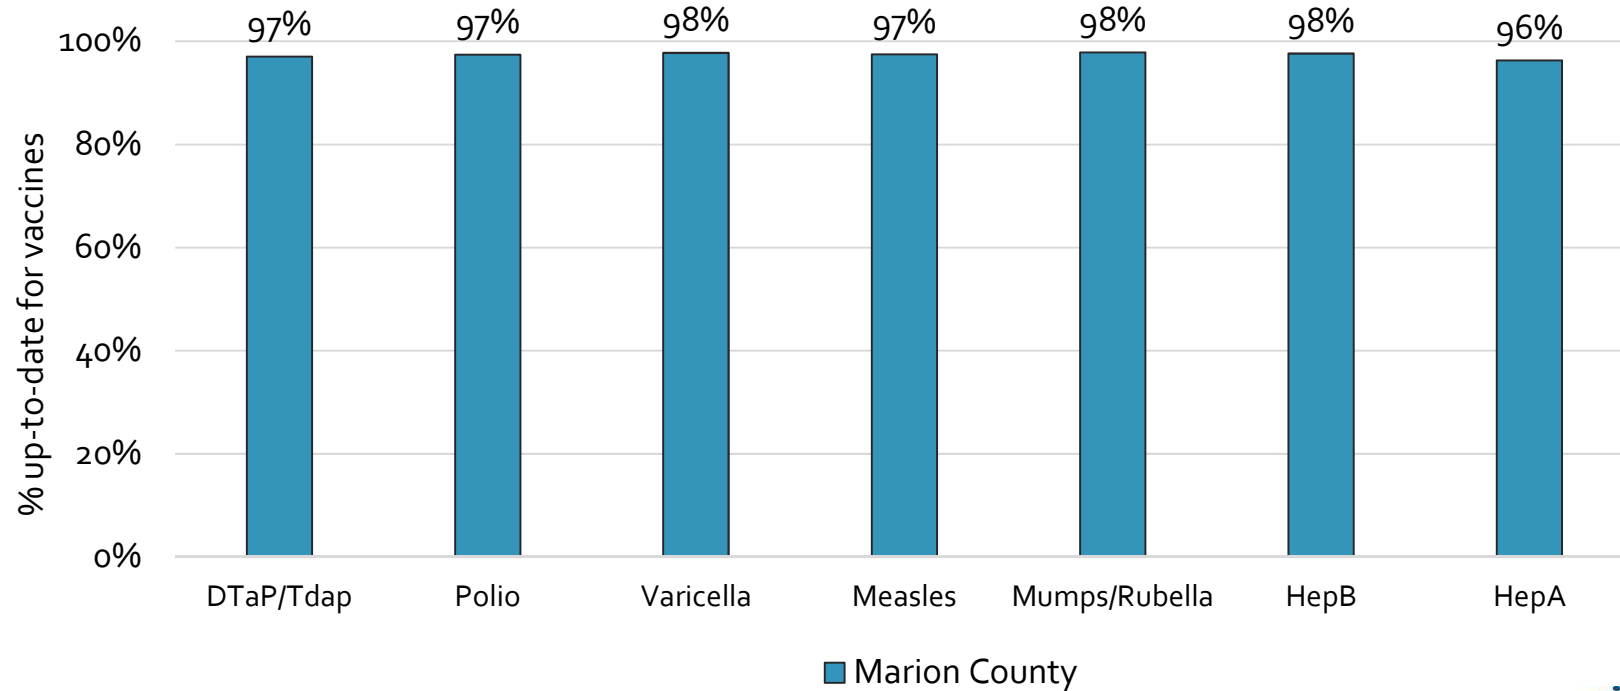

How many school-age kids* are up-to-date on vaccines in your county?

*Kindergarten through 12th grade.

Assessment date: 02/29/2016

Data source: Immunization Primary Review Summary Reports