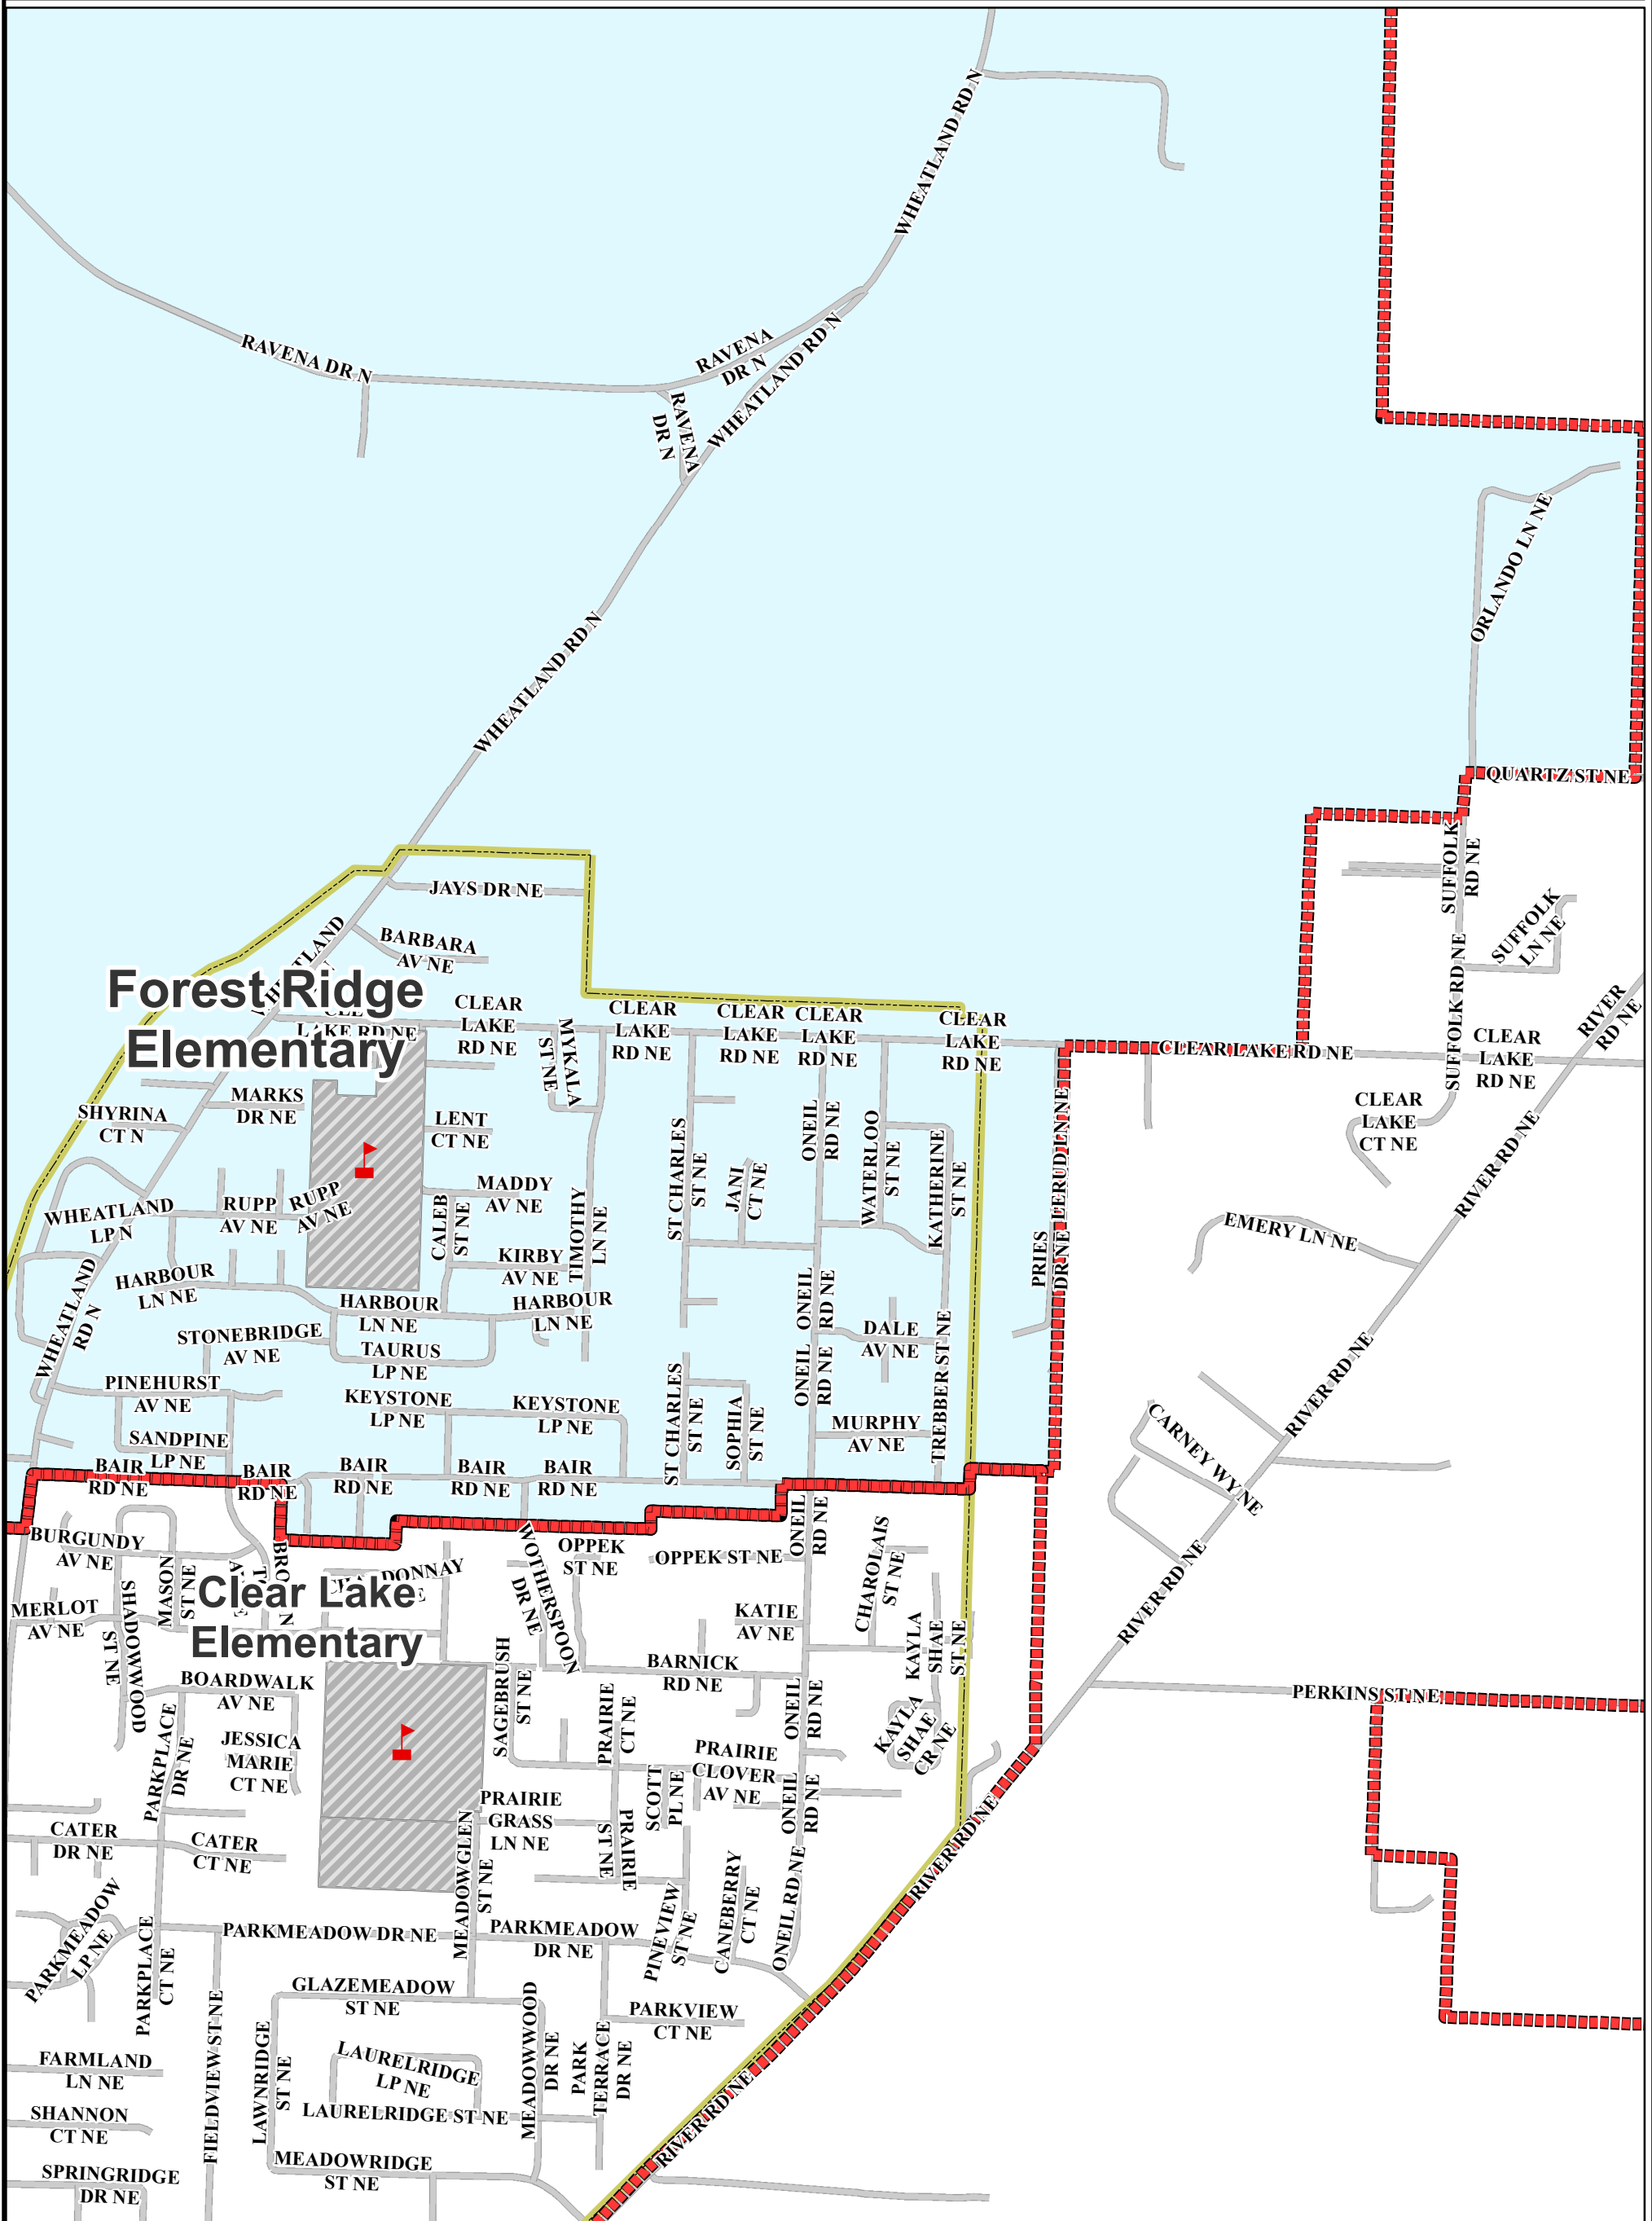

# Forest Ridge Elementary School (Map B)

Salem-Keizer Public Schools

-  School attendance area boundary line
-  UGB
-  Streets
-  School Site
-  Parks
-  Elementary School
-  Middle School
-  High School
-  Alternative School
-  Program Site

Salem-Keizer school attendance area maps are available in PDF format at:  
<http://www.salkeiz.k12.or.us/content/boundary-maps>

Tools to determine the school-of-assignment based on a student's home address are here:  
<http://www.salkeiz.k12.or.us/content/council-governors-school-finder>  
<http://www.salkeiz.k12.or.us/content/edulog-webquery-boundary-information>

0 250 500 1,000 1,500 2,000  
 Feet

 <b>Mid-Willamette Valley Council of Governments</b> <i>Getting things done together!</i>	
<b>Map Date</b>	05/04/15
<b>Author</b>	JCT
Boundaries_2016-17	