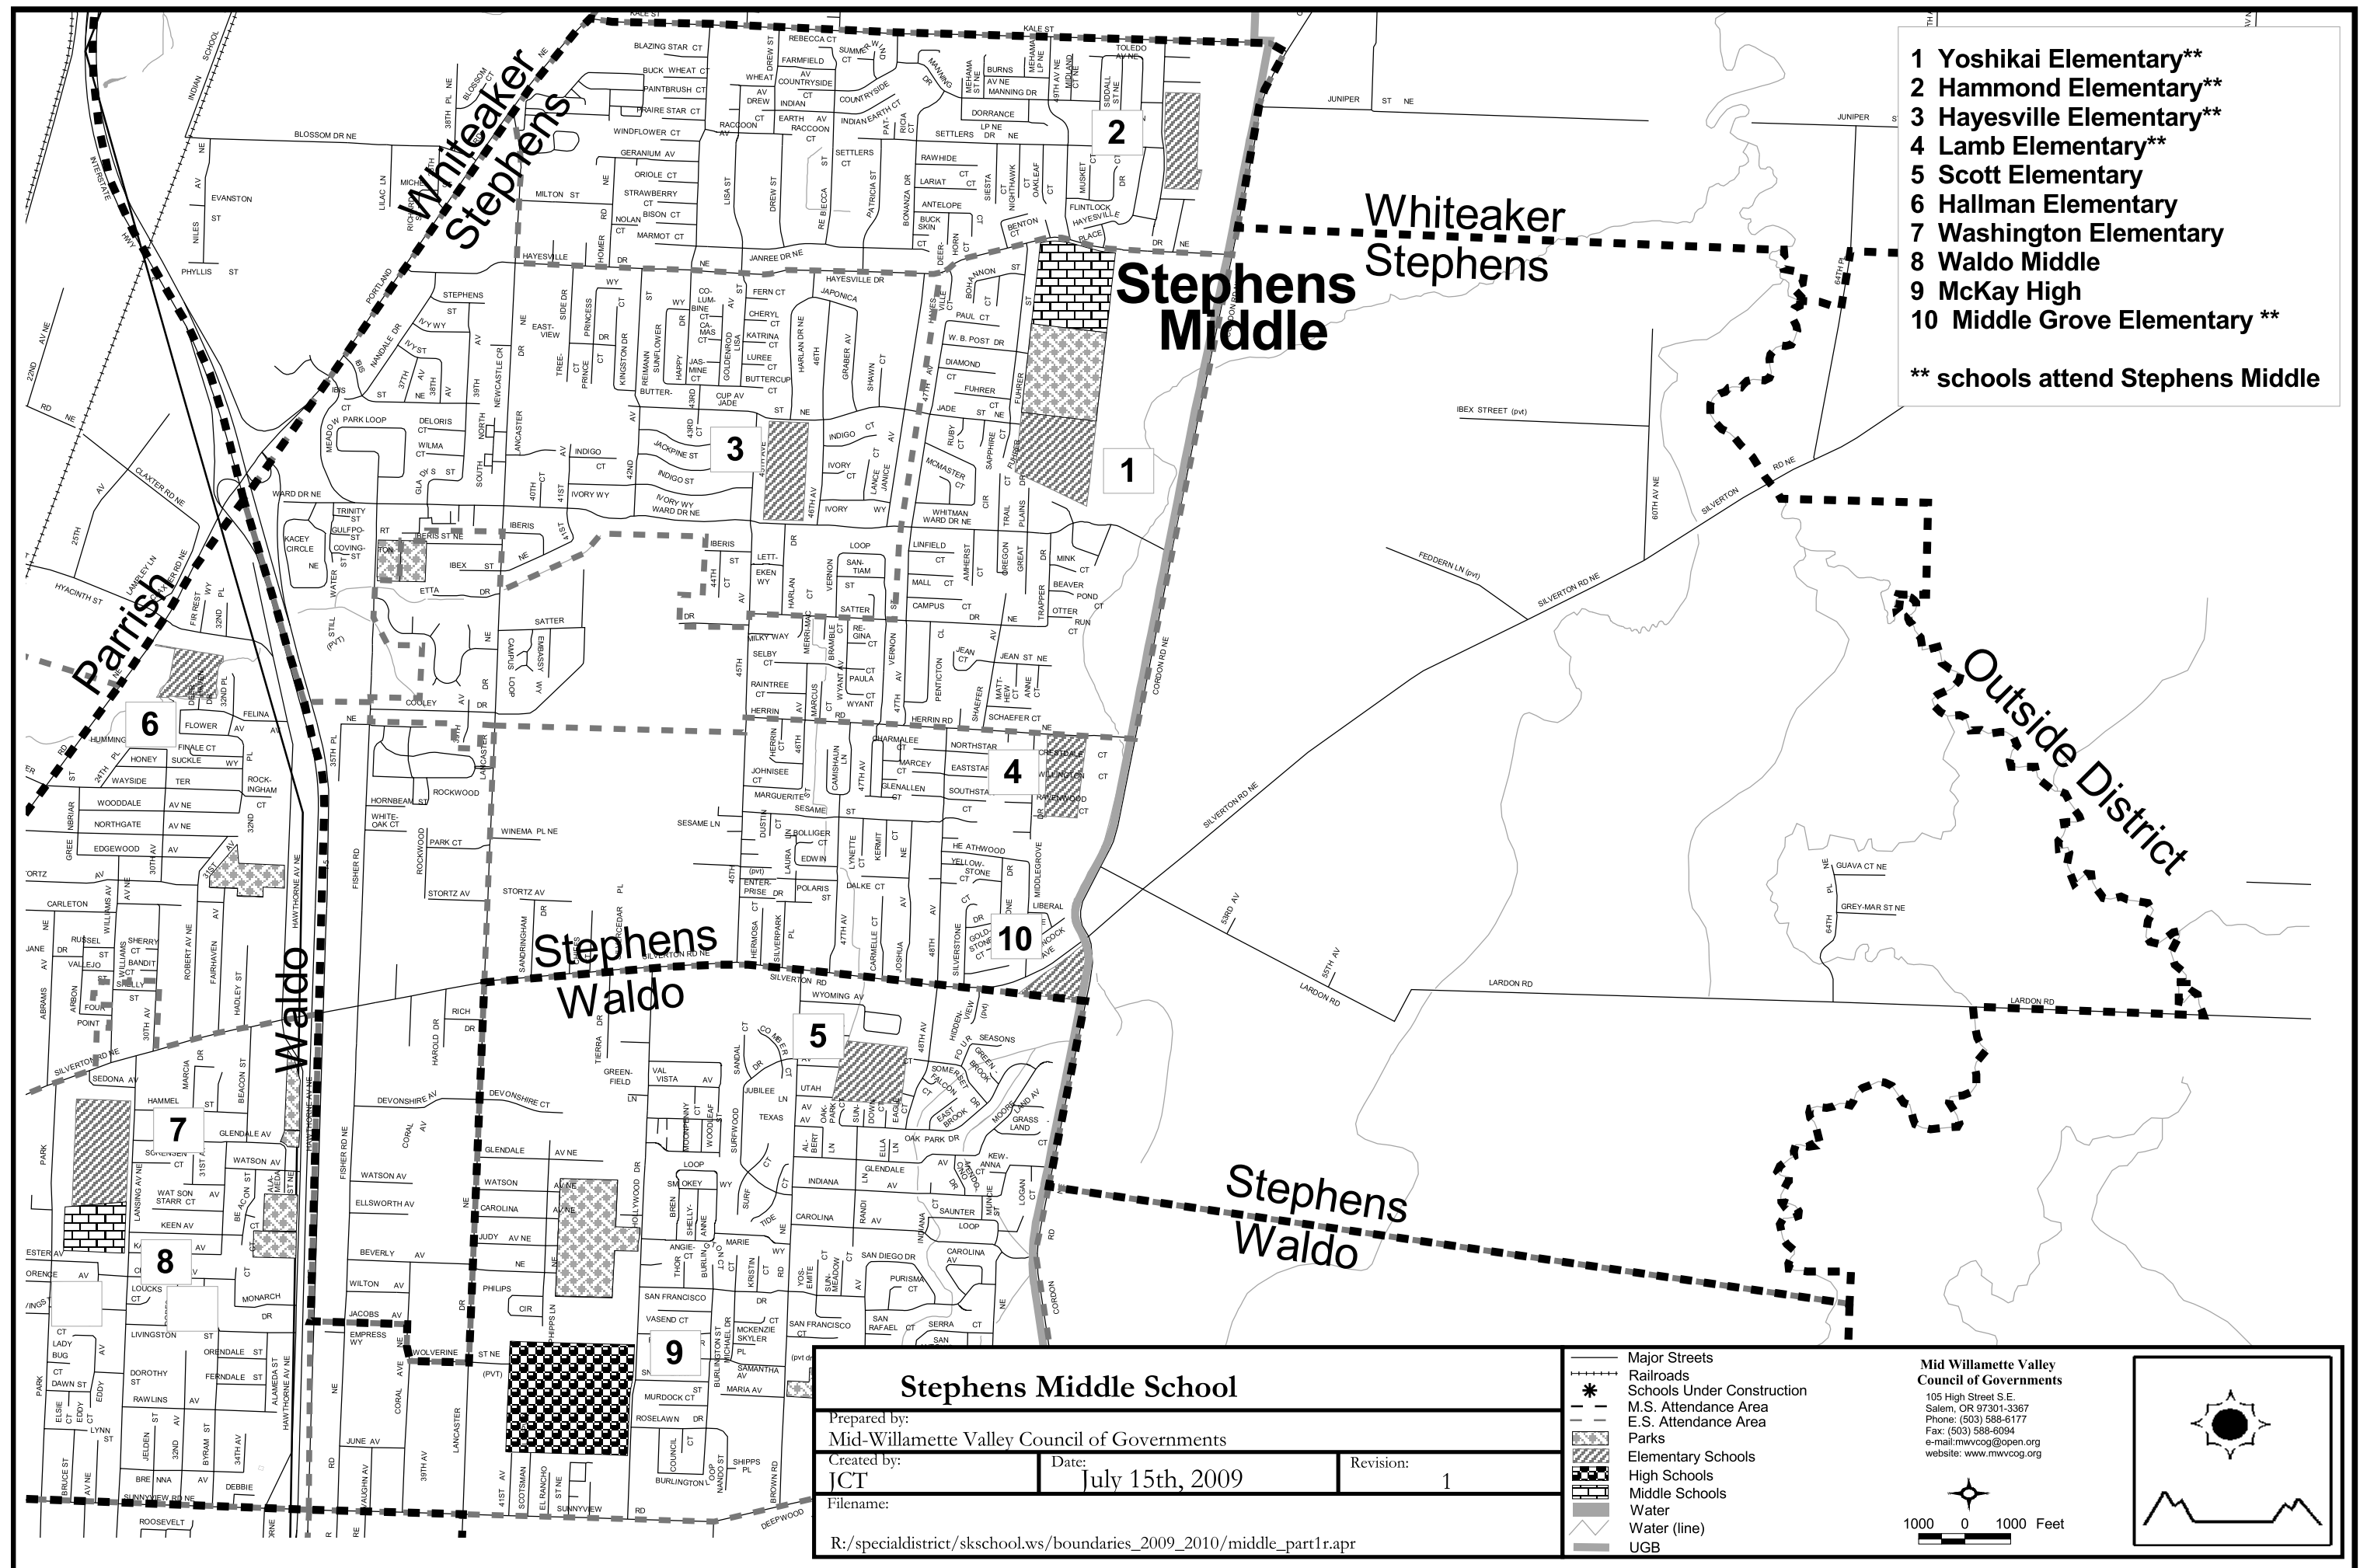

- 1 Yoshikai Elementary**
 - 2 Hammond Elementary**
 - 3 Hayesville Elementary**
 - 4 Lamb Elementary**
 - 5 Scott Elementary
 - 6 Hallman Elementary
 - 7 Washington Elementary
 - 8 Waldo Middle
 - 9 McKay High
 - 10 Middle Grove Elementary**
- ** schools attend Stephens Middle

Whiteaker
Stephens
Stephens
Middle

Stephens
Waldo

Outside District

Stephens Middle School

Prepared by: Mid-Willamette Valley Council of Governments		
Created by: ICT	Date: July 15th, 2009	Revision: 1
Filename: R:/specialdistrict/skschool.ws/boundaries_2009_2010/middle_part1.r.apr		