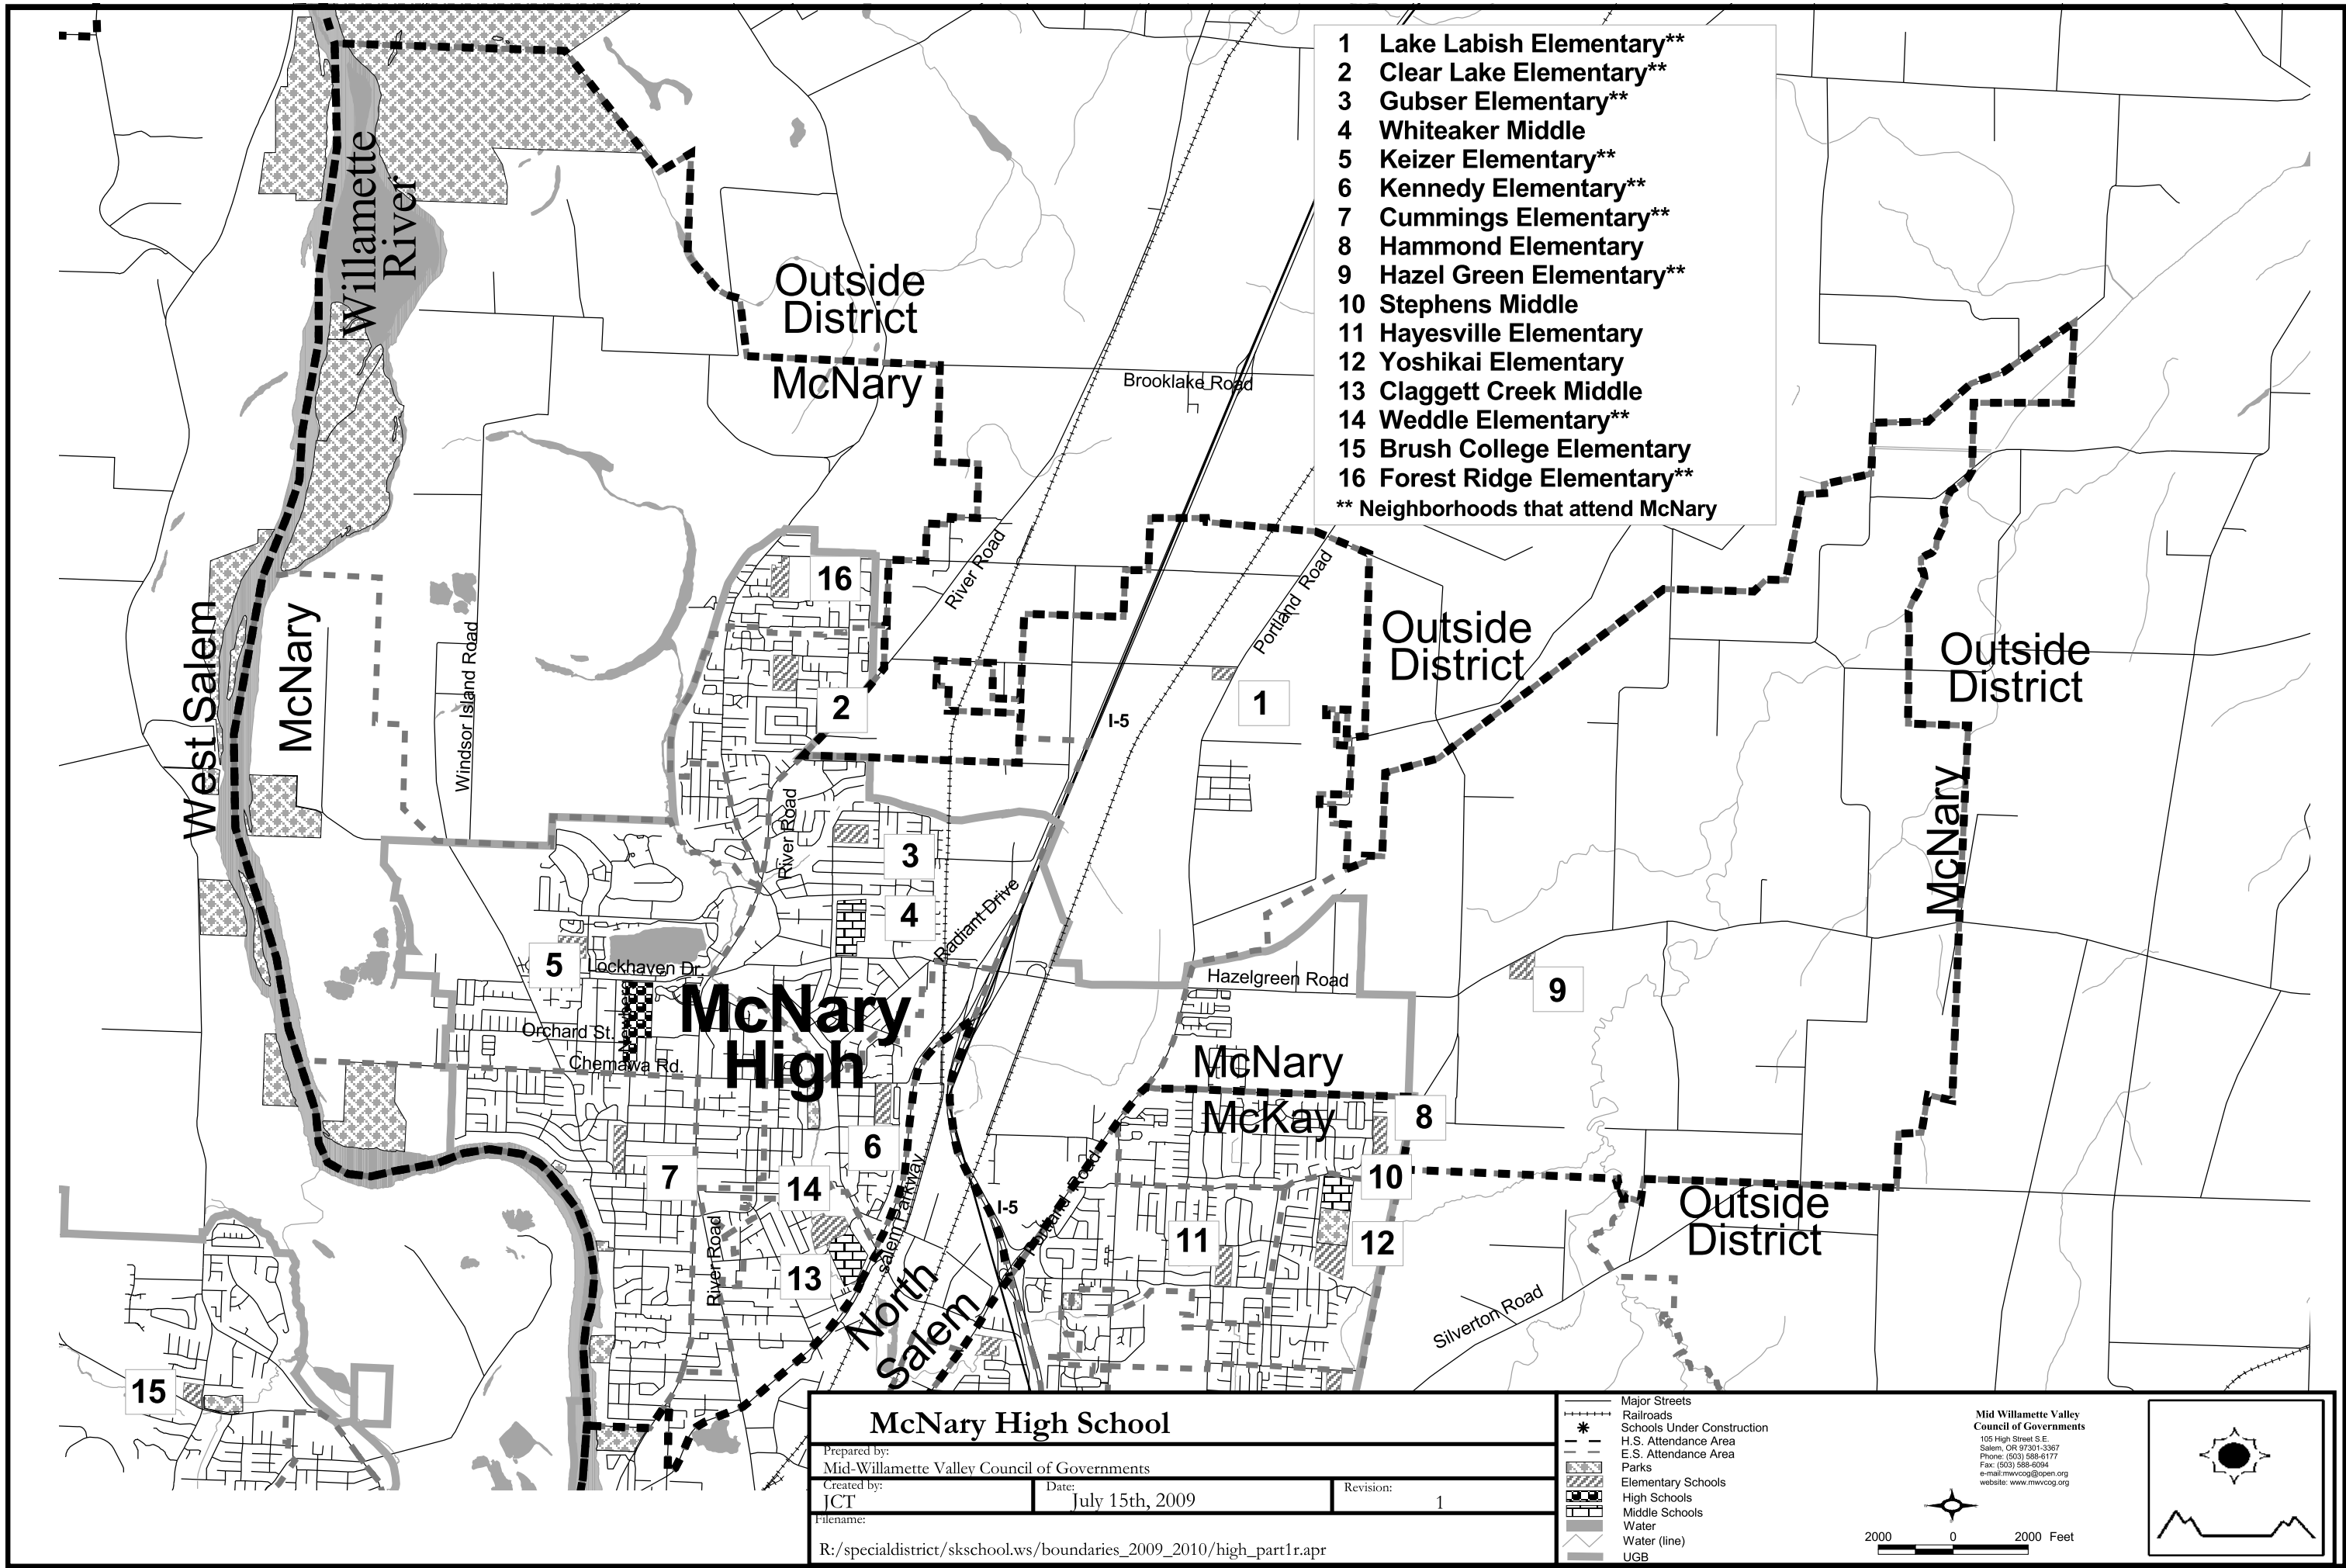

- 1 Lake Labish Elementary\*\*
  - 2 Clear Lake Elementary\*\*
  - 3 Gubser Elementary\*\*
  - 4 Whiteaker Middle
  - 5 Keizer Elementary\*\*
  - 6 Kennedy Elementary\*\*
  - 7 Cummings Elementary\*\*
  - 8 Hammond Elementary
  - 9 Hazel Green Elementary\*\*
  - 10 Stephens Middle
  - 11 Hayesville Elementary
  - 12 Yoshikai Elementary
  - 13 Claggett Creek Middle
  - 14 Weddle Elementary\*\*
  - 15 Brush College Elementary
  - 16 Forest Ridge Elementary\*\*
- \*\* Neighborhoods that attend McNary

2000 0 2000 Feet